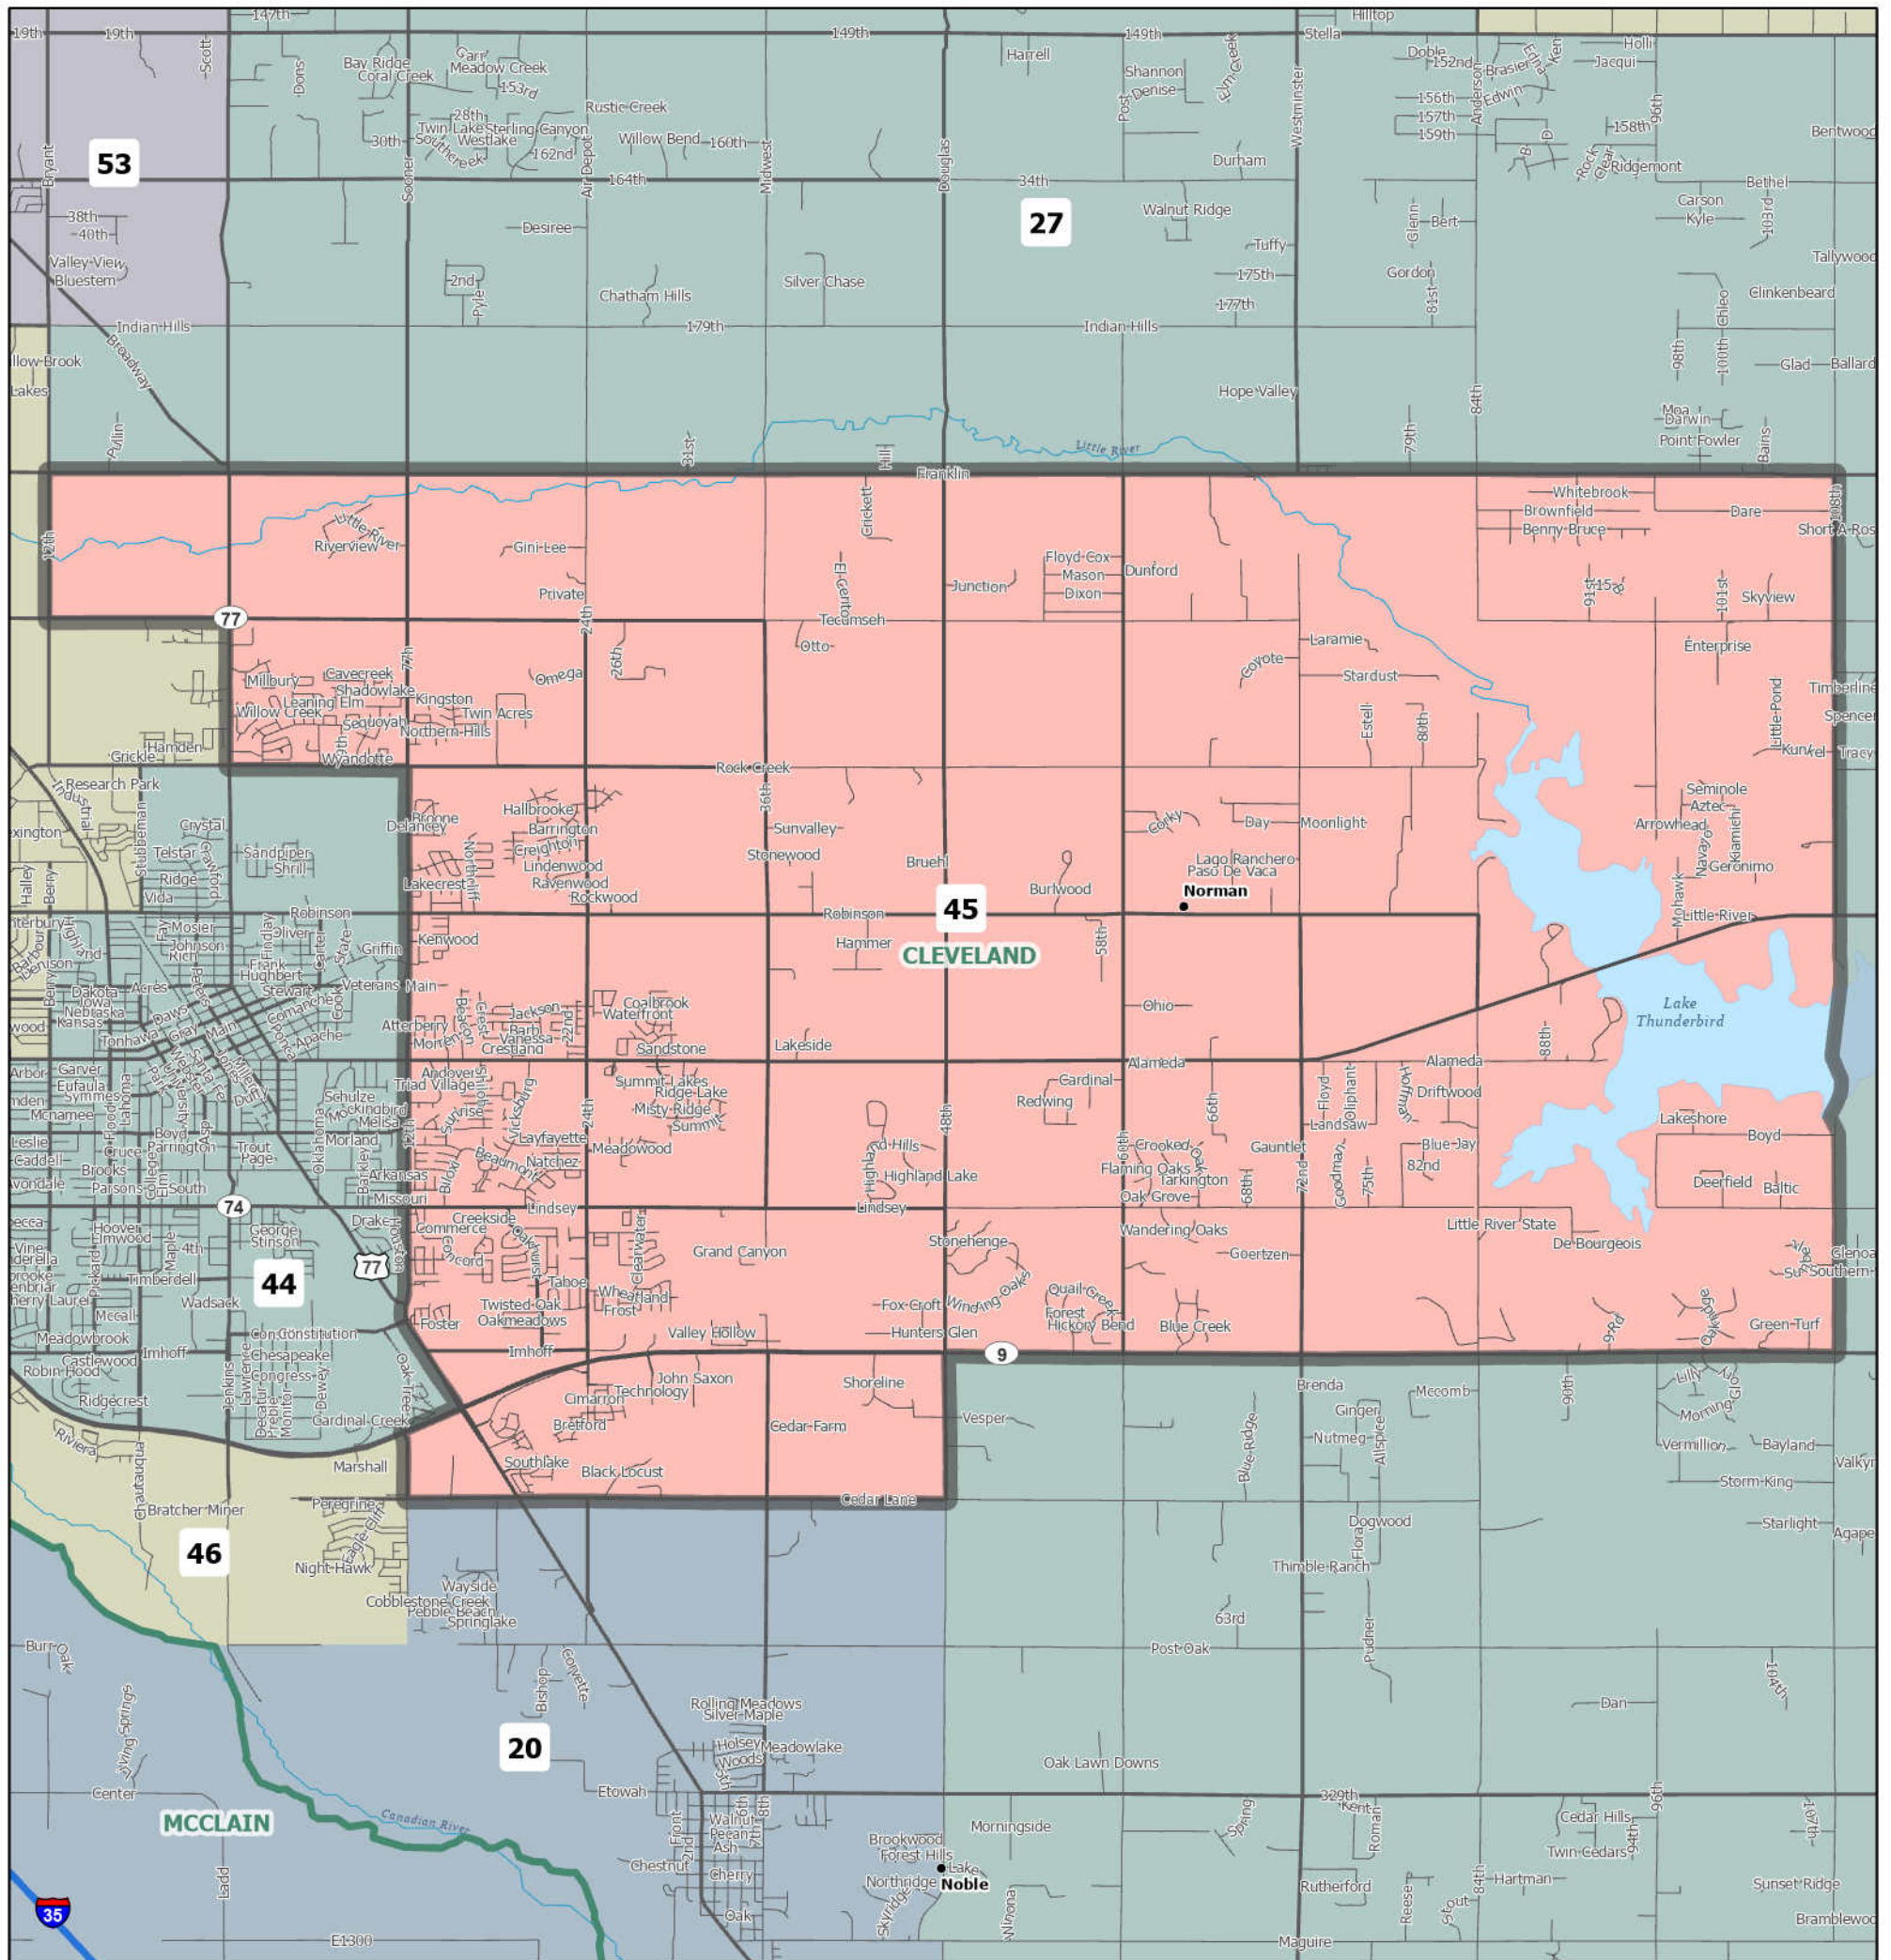

House District 45 | 2022–2031

The ideal district population, **39,202**, is based on the 2020 Census.
HD 45 has **39,613** people, which is **1.05%** from the ideal.
8.56% of the people in the district are new constituents.

12.24% of the district is American Indian and Alaskan Native, alone or in combination with one or more other races.
 5.58% of the district is Asian, alone or in combination with one or more other races.
 10.09% of the district is Black or African American, alone or in combination with one or more other races.
 0.35% of the district is Native Hawaiian or other Pacific Islander, alone or in combination with one or more other races.
 64.77% of the district is non-Hispanic white.
 5.94% of the district is some other race or ethnicity.
 8.81% of the district is of Hispanic or Latino origin.

Counties: Cleveland

Cities: Norman

School Districts: Noble, Norman, Robin Hill

Senate Districts: 15, 16

Congressional Districts: 4

Area: 54 square miles
 1 inch equals 1.23 miles

10/29/2021
 Data: 2020 Census State Redistricting Data (Public Law 94-171)
 Summary File. Prepared by the U.S. Census Bureau, 2021.
 ODOT, Esri, OU CSA, OWRB.