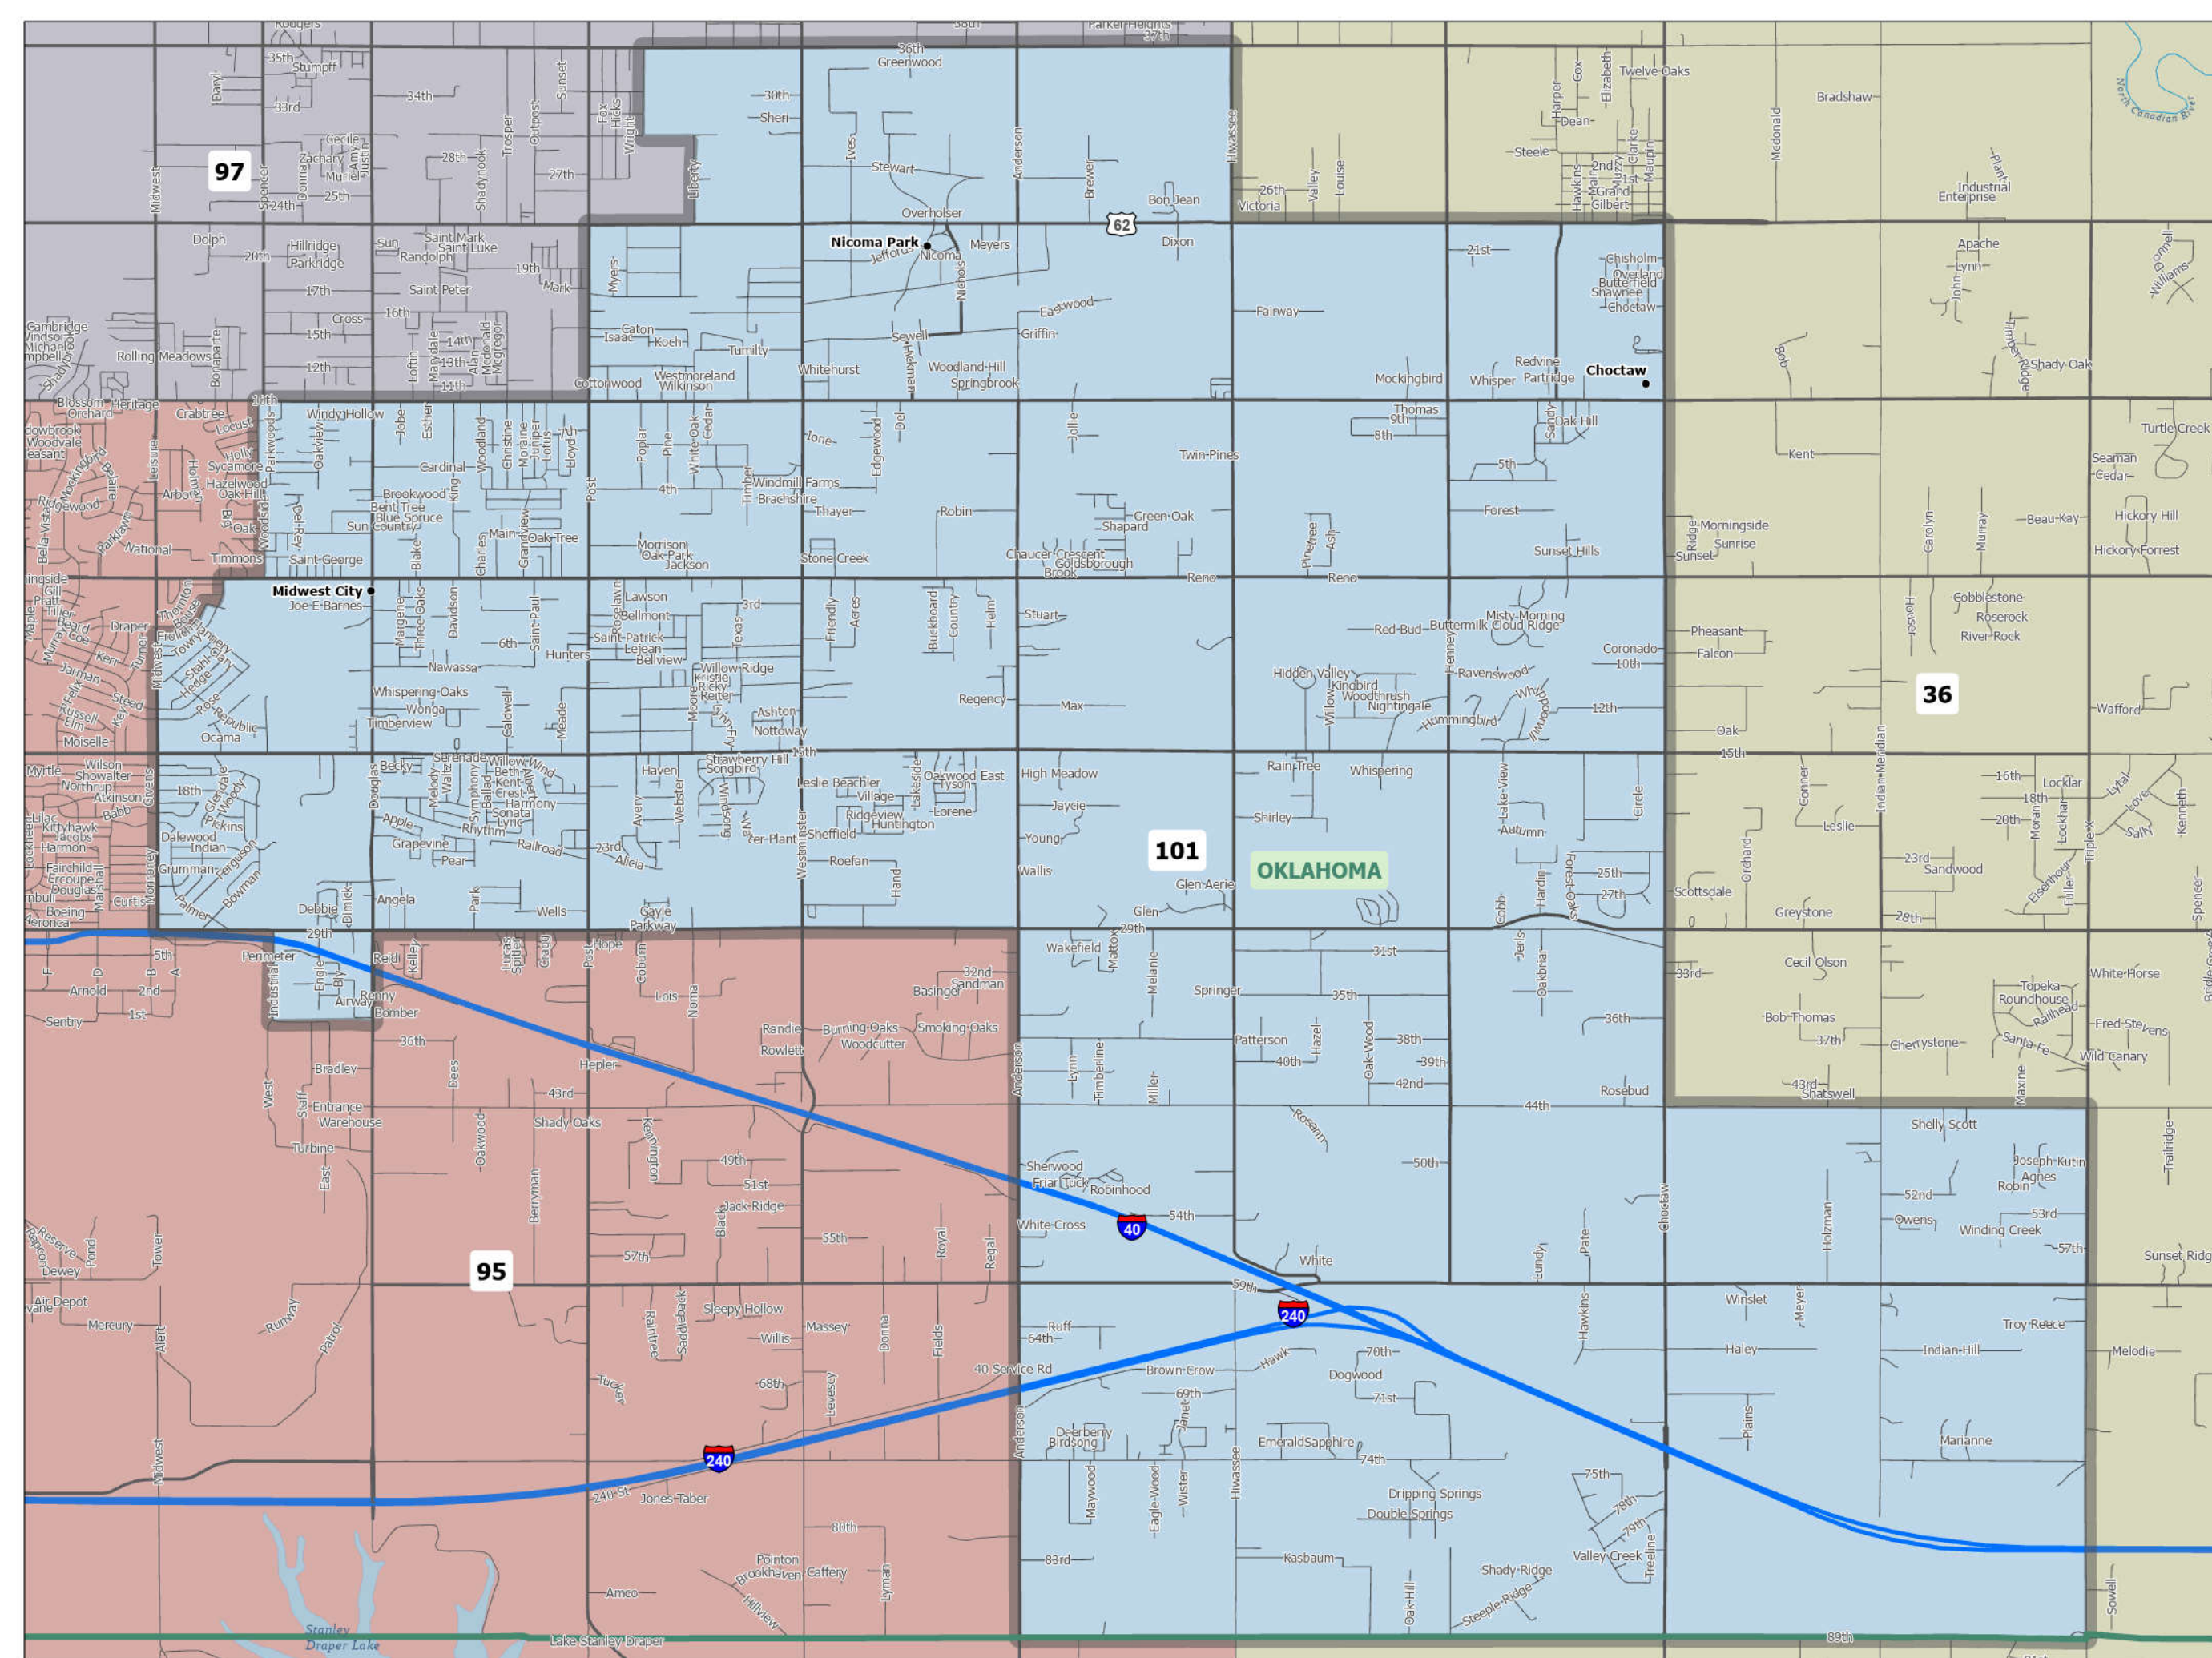

# House District 101

2022–2031

46 square miles  
1 inch equals 0.87 miles

Oklahoma House of Representatives  
Redistricting Office  
10/28/2021

Data: 2020 Census State Redistricting Data  
(Public Law 94-171) Summary File.  
Prepared by the U.S. Census Bureau, 2021.  
ODOT, Esri, OU CSA, OWRB.